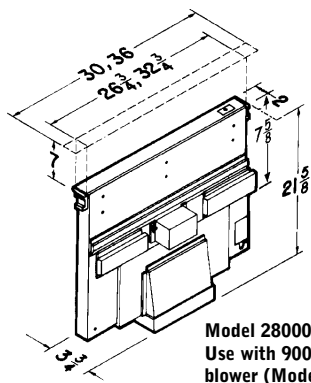

Model 28000
Use with 900 CFM Exterior blower (Model 332H) or In-Line blower.